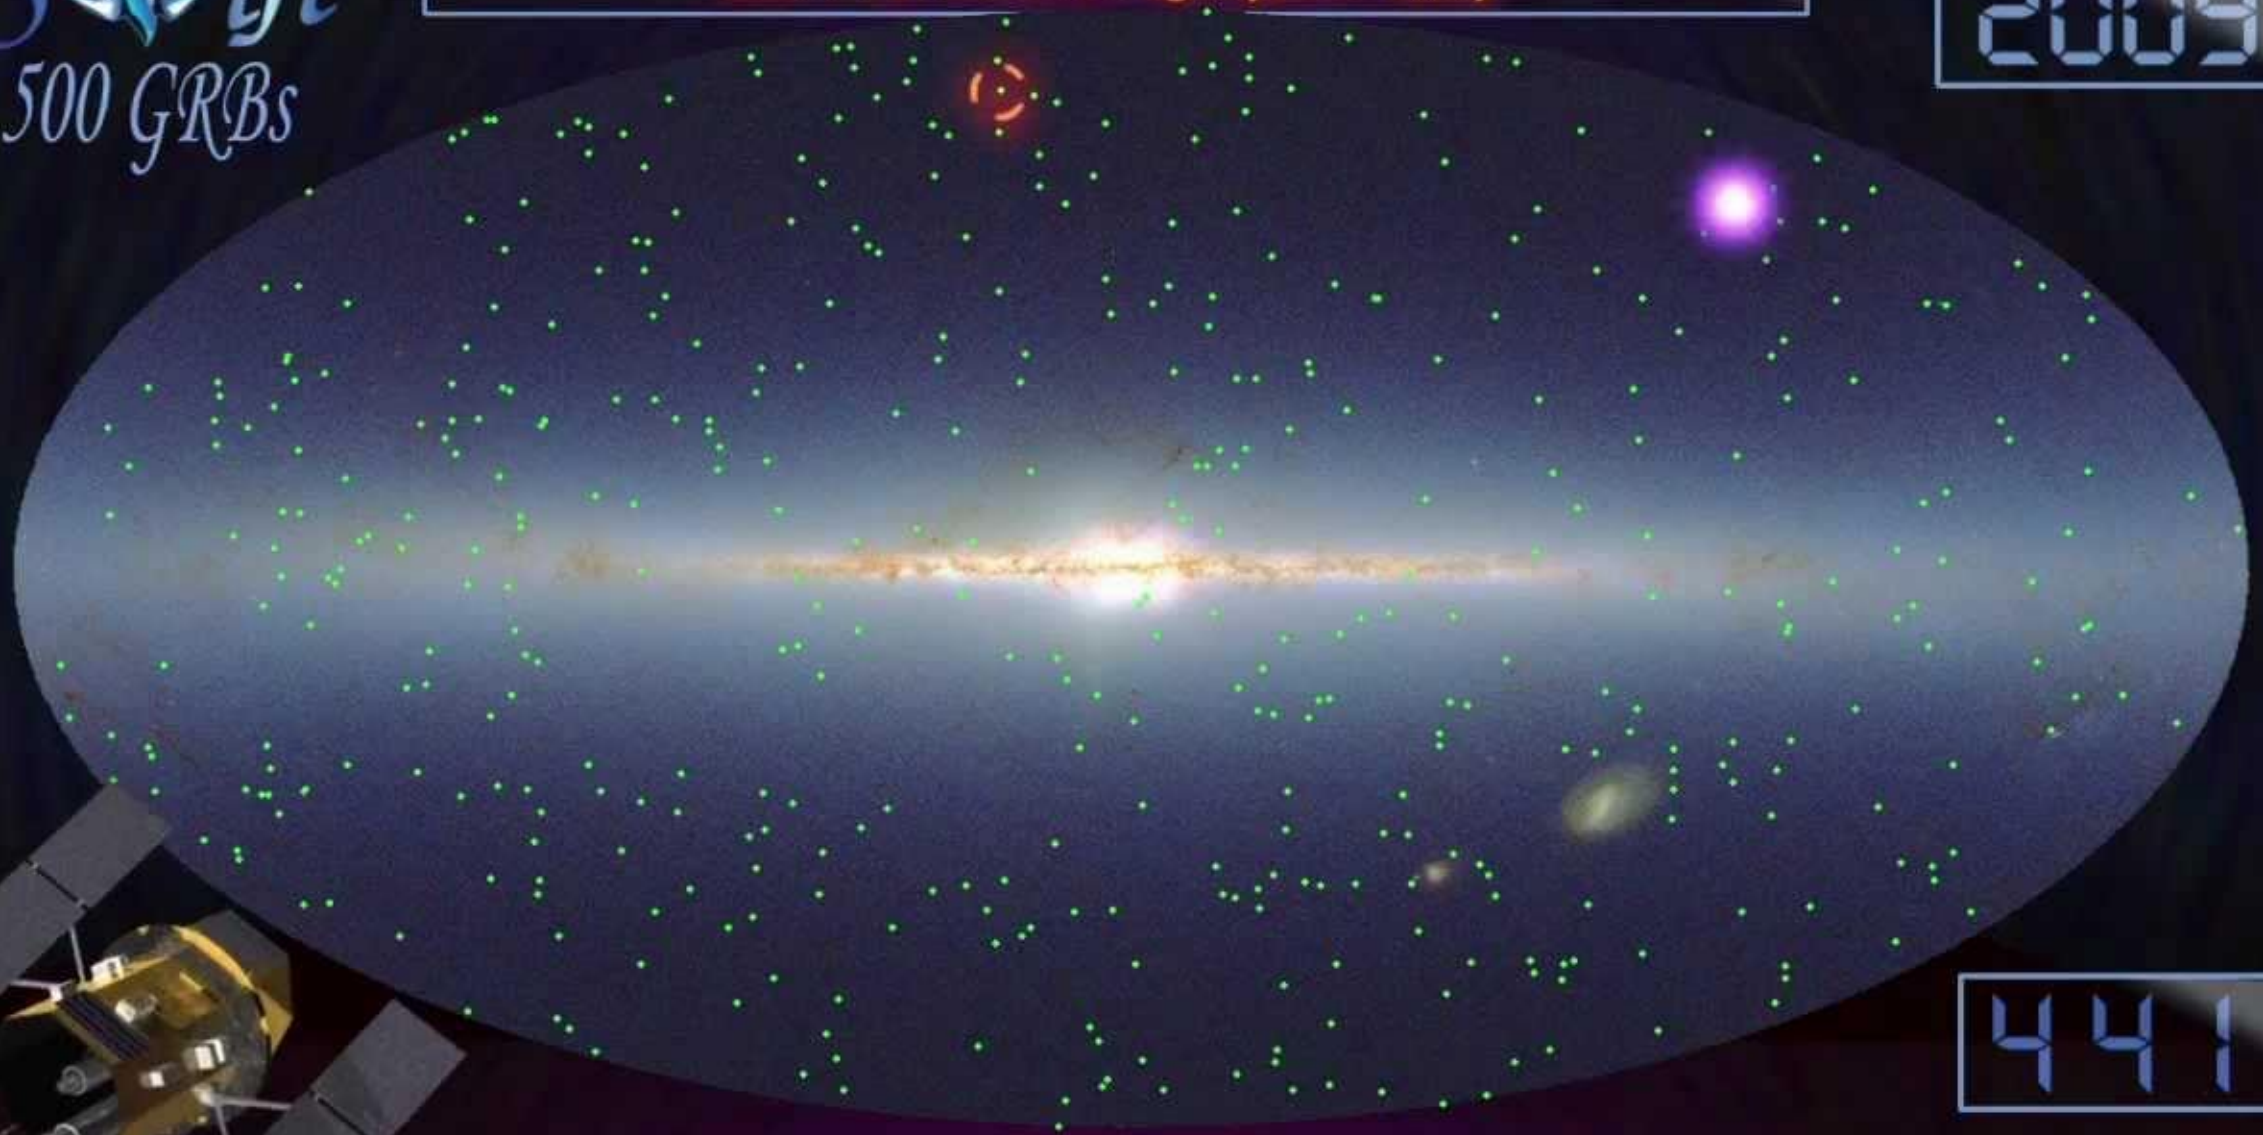

Swift
500 GRBs

April 29, 2009: GRB 090429B is now most distant burst
seen, 13.14 billion light-years away

2009

441

144